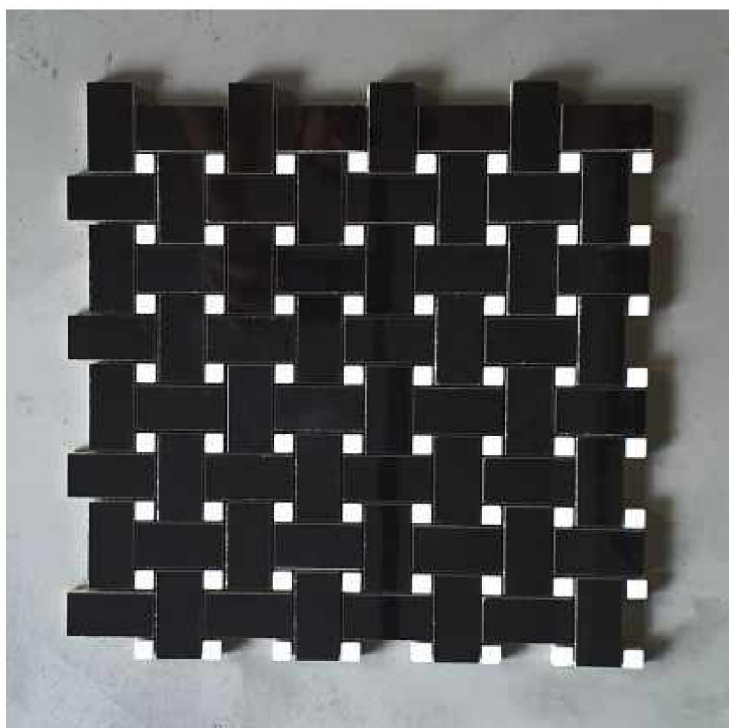

# Basket Weave

Porcelain Mosaic

By Cut

<0.05%

EN 176

13006

**Size Chart** : Refer Page No. 80-94

By Cut

Mosaic Collection  
**Basket Weave**  
Porcelain Mosaic

**Size Chart** : Refer Page No. 80-94