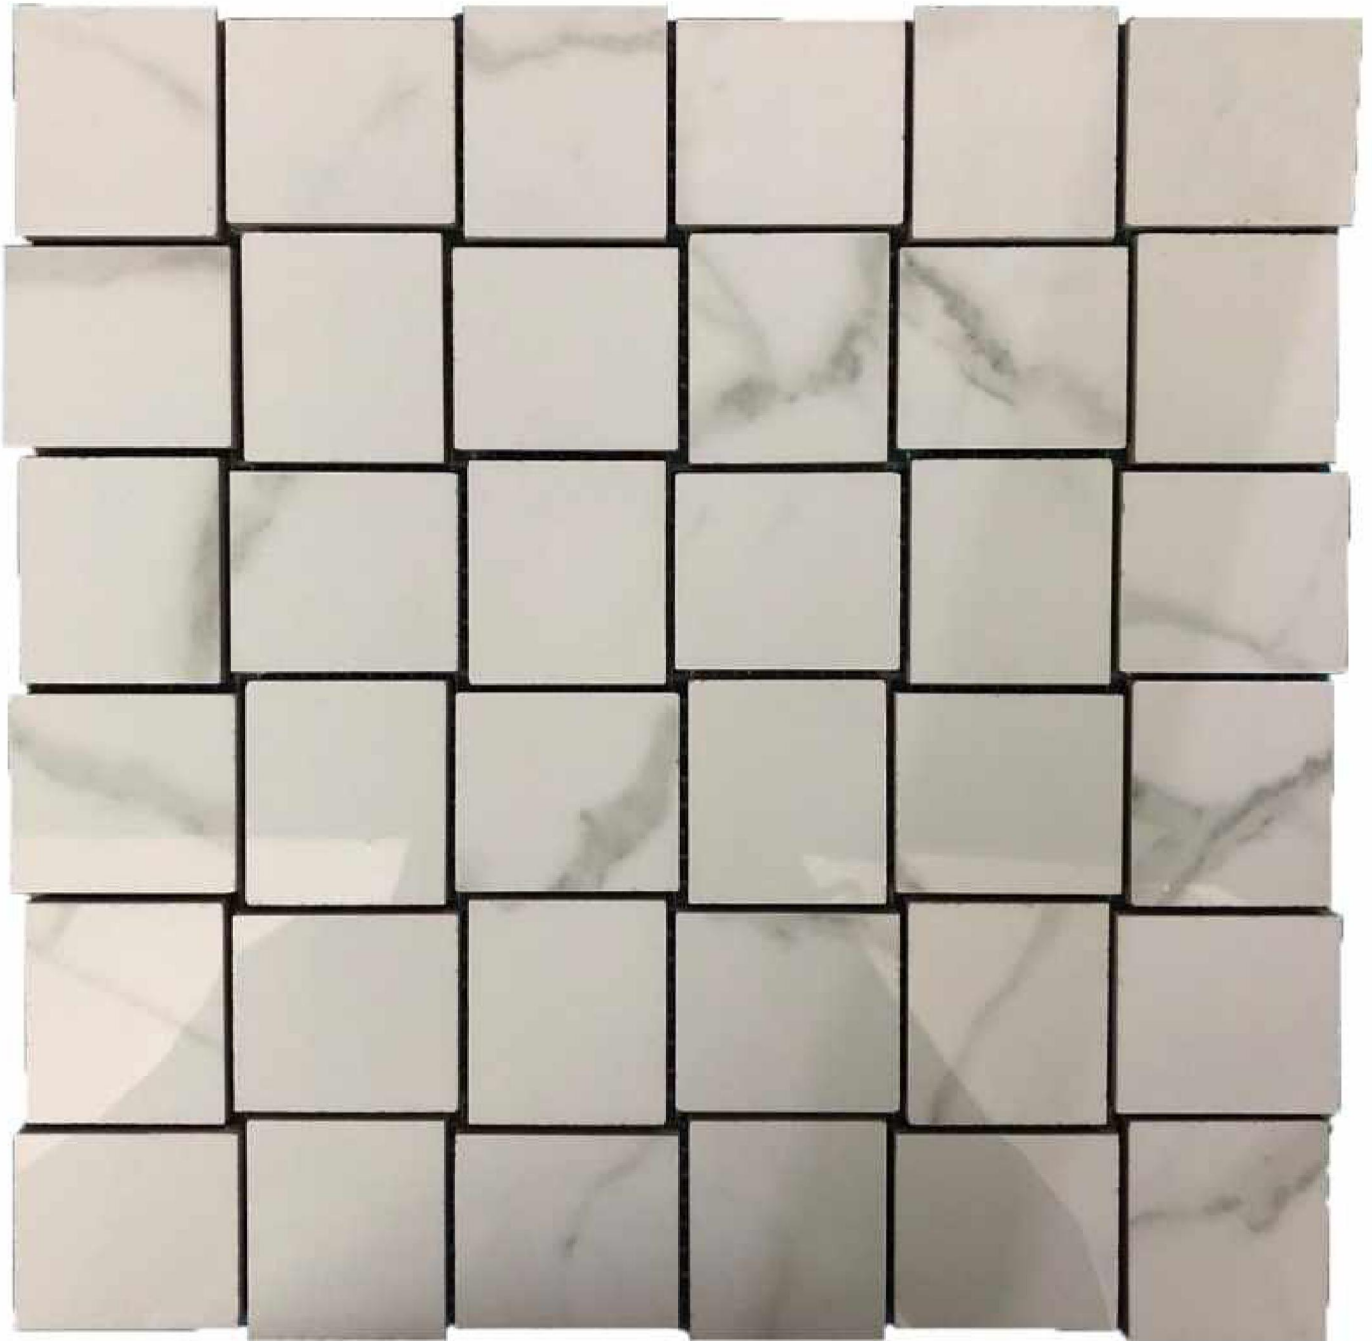

# Basket Weave

Porcelain Mosaic

By Cut

<0.05%

EN 176

13006

**Size Chart** : Refer Page No. 80-94

By Cut

Mosaic Collection  
**Basket Weave**  
Porcelain Mosaic

**Size Chart** : Refer Page No. 80-94