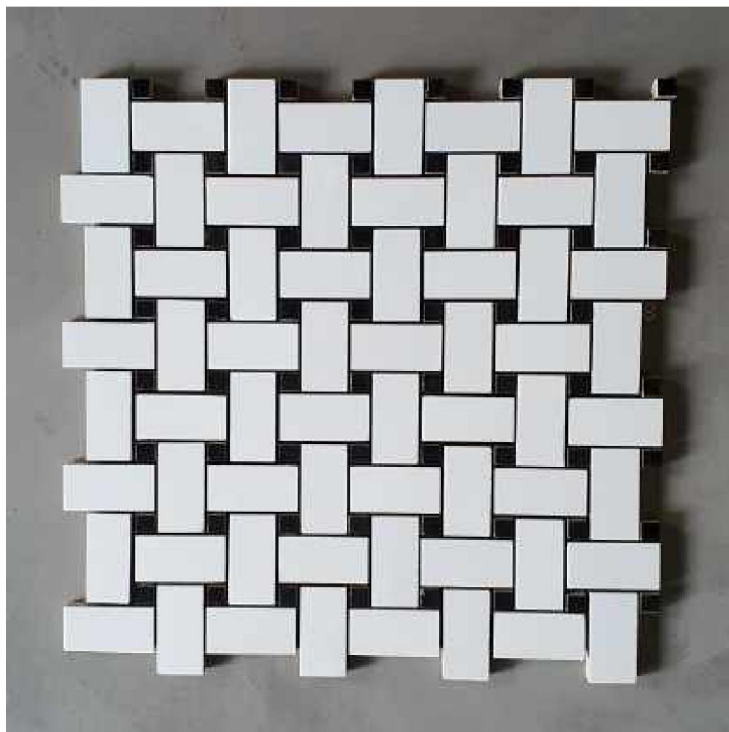

# Basket Weave

Porcelain Mosaic

By Cut

<0.05%

EN 176

13006

**Size Chart** : Refer Page No. 80-94

By Cut

Mosaic Collection  
**Basket Weave**  
Porcelain Mosaic

**Size Chart** : Refer Page No. 80-94