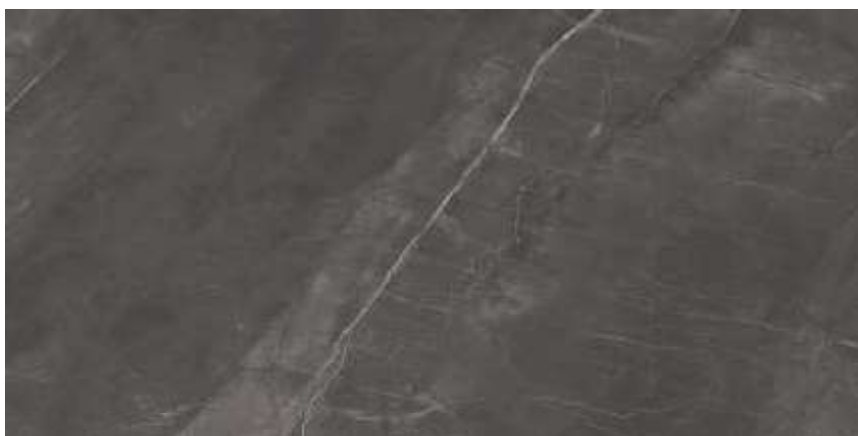

Marble Collection

Rufus

Polished Glazed Porcelain Tile

60x60cm
80x80cm
60x120cm

Smoke

Choco

Black

Format