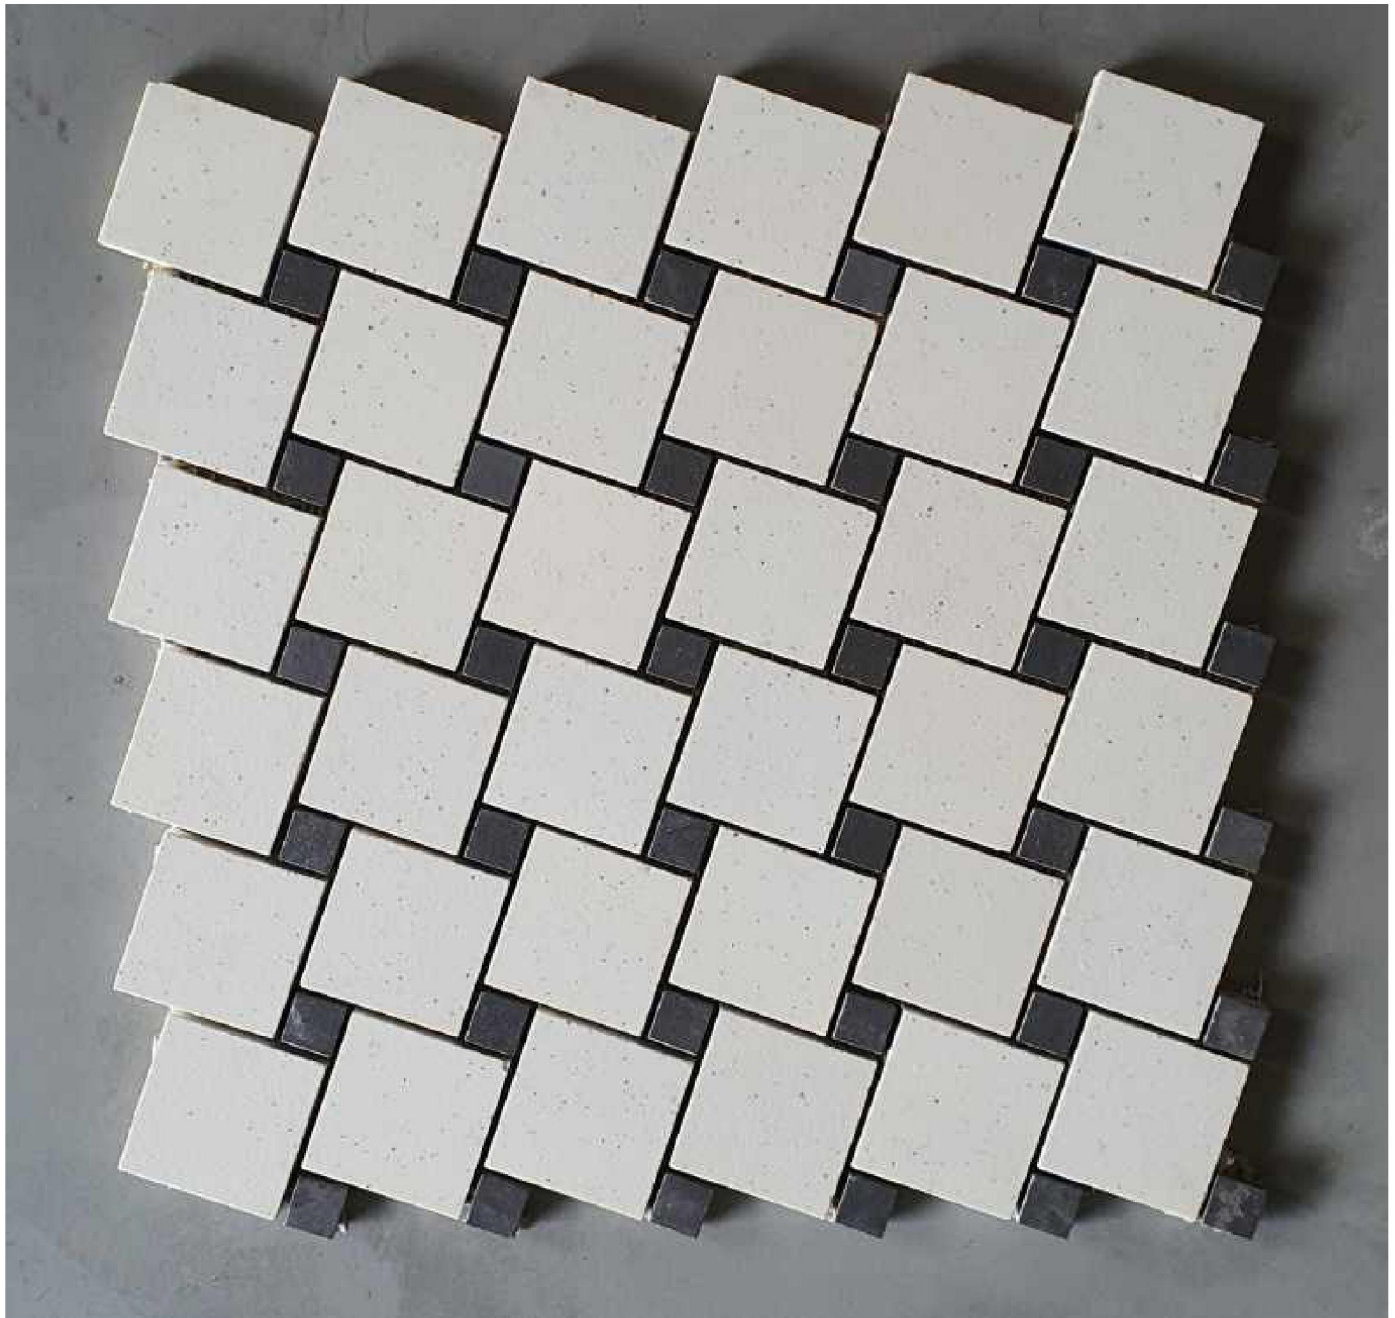

By Cut

Mosaic Collection  
**Hopscotch**  
Porcelain Mosaic

**Size Chart** : Refer Page No. 80-94

# Mosaic Collection

Porcelain - Marble - Stone

Cut Mosaic

Sheet : 301x301mm  
 Chip: 20x20-70x70mm  
 Groove: 2mm

Sheet : 331x331mm  
 Chip : 33x33/48x48/15x15mm  
 Groove: 2mm

Sheet : 345x315mm

Sheet : 335.6x434.08mm  
 Chip : 55x55-137.03x137.03mm  
 Groove : 3mm

For porcelain mosaics :