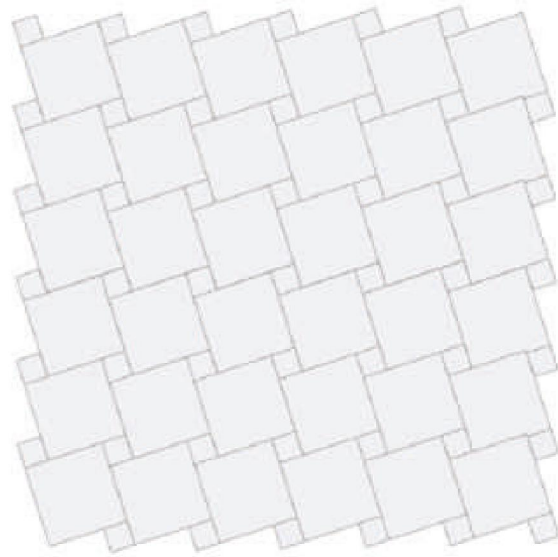

By Cut

Mosaic Collection  
**Hopscotch**  
Porcelain Mosaic

**Size Chart** : Refer Page No. 80-94

# Mosaic Collection

Porcelain - Marble - Stone

Cut Mosaic

Sheet : 301x301mm  
 Chip: 20x20-70x70mm  
 Groove: 2mm

Sheet : 331x331mm  
 Chip : 33x33/48x48/15x15mm  
 Groove: 2mm

Sheet : 345x315mm

Sheet : 335.6x434.08mm  
 Chip : 55x55-137.03x137.03mm  
 Groove : 3mm