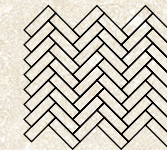

## SIZES (PORCELAIN)

60x120cm | 24"x48"

30x60cm | 12"x24"

30x30cm  
12"x12"

25.5x29.5cm  
10"x11.6"

10x40cm  
4"x16"

10x30cm  
4"x12"

7.5x30cm  
3"x12"

## MOSAICS

**SQUARE**

1" | 2" | 3" | 4"

**BRICK / STACKED**

1"x3" | 2"x4" | 2"x6"

**HERRINGBONE**

1"x3" | 2"x6"

**HEXAGON**

1" | 2" | 3" | 4" | 5" | 6"

**PICKET**

2"x6"

**CHEVRON**

2"x4" | 2"x8" | 2.5"x6"

**PIANO KEYS**

1"x3" | 1"x4" | 1"x6"

**BASKET WEAVE**