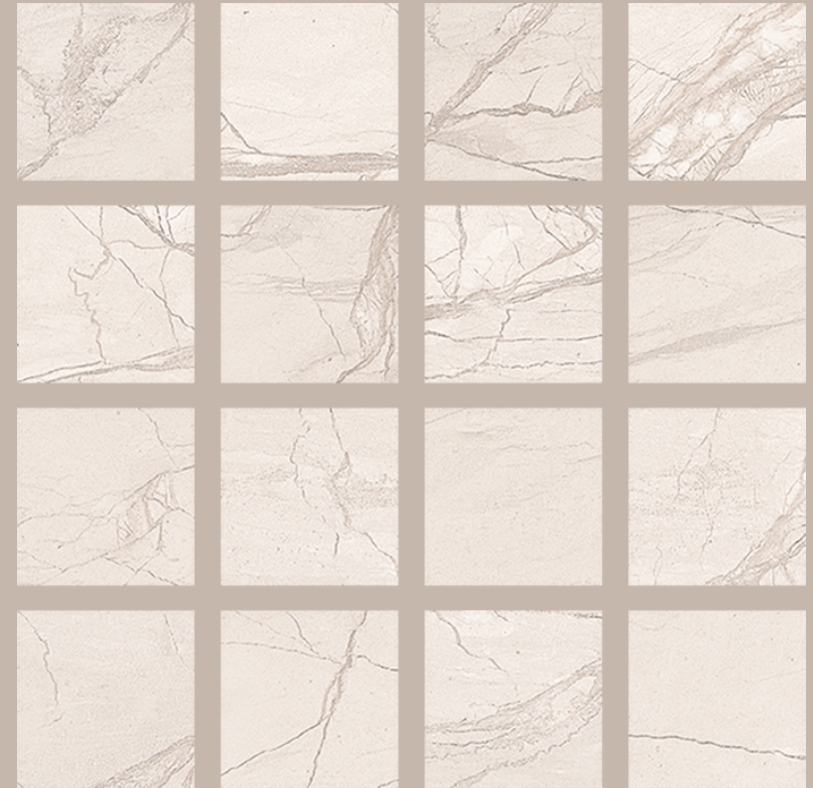

Cut Porcelain Mosaic Program

SQUARE 3"

CHIP SIZE (MM)	73x73
CHIP PER SHEET (MM)	16
SHEET SIZE (MM)	298x298
SQUARE FEET PER SHEET	0.95

FOSSIL CREMA
(MASTER COLLECTION)