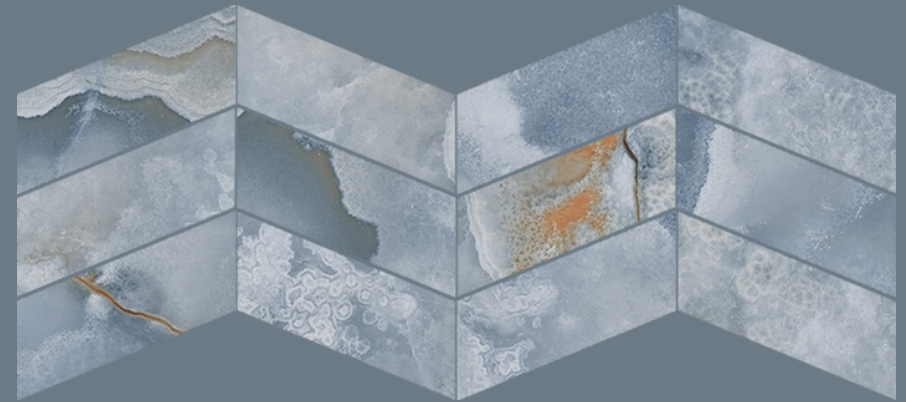

Cut Porcelain Mosaic Program

CHEVRON

2" x 4"

CHIP SIZE (MM)	48x113
CHIP PER SHEET (MM)	12
SHEET SIZE (MM)	458x162
SQUARE FEET PER SHEET	0.8

ONYX EMERALD AZUL
(MASTER COLLECTION)