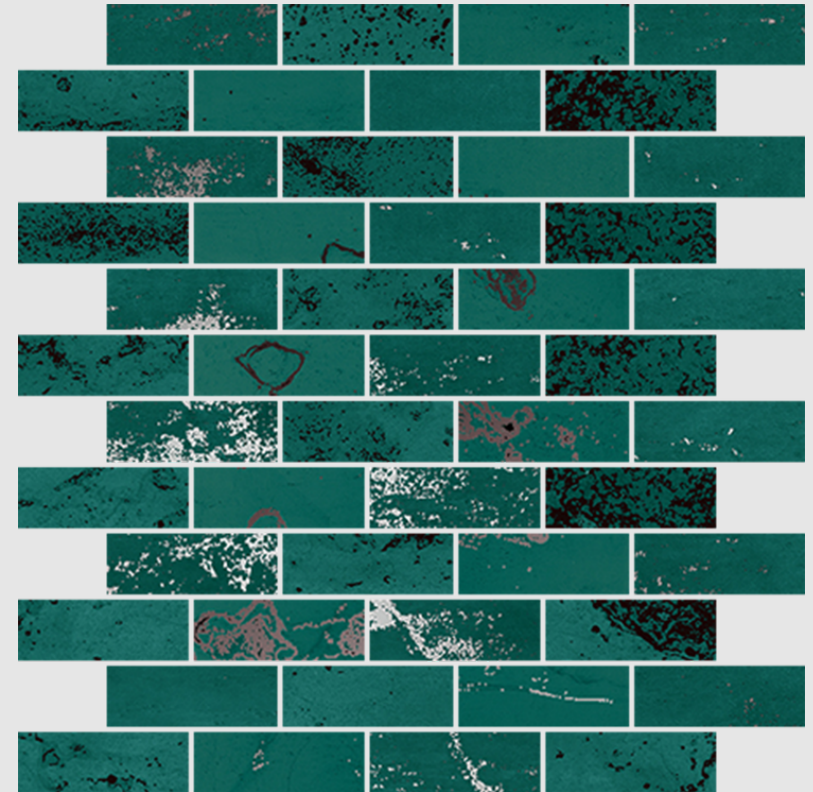

Cut Porcelain Mosaic Program

BRICK 1"x3"

CHIP SIZE (MM)	23x73
CHIP PER SHEET (MM)	48
SHEET SIZE (MM)	298x298
SQUARE FEET PER SHEET	0.95

METAL AQUA
(GALA COLLECTION)