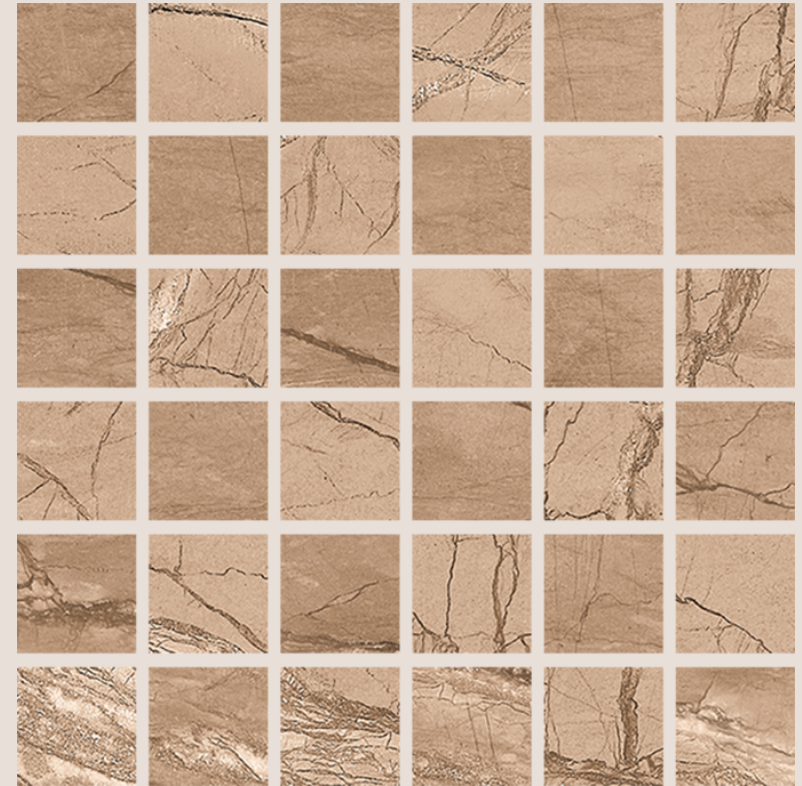

Cut Porcelain Mosaic Program

SQUARE 2"

CHIP SIZE (MM)	48x48
CHIP PER SHEET (MM)	36
SHEET SIZE (MM)	298X298
SQUARE FEET PER SHEET	0.95

FOSSIL BROWN
(MASTER COLLECTION)