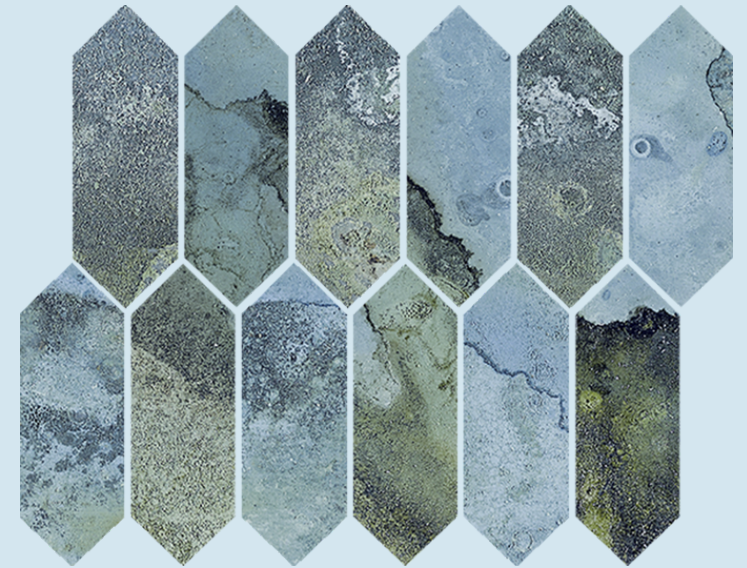

Cut Porcelain Mosaic Program

PICKET 2"x6"

CHIP SIZE (MM)	48x117
CHIP PER SHEET (MM)	12
SHEET SIZE (MM)	310x254
SQUARE FEET PER SHEET	0.85

RIVERSKY AZUL
(GALA COLLECTION)