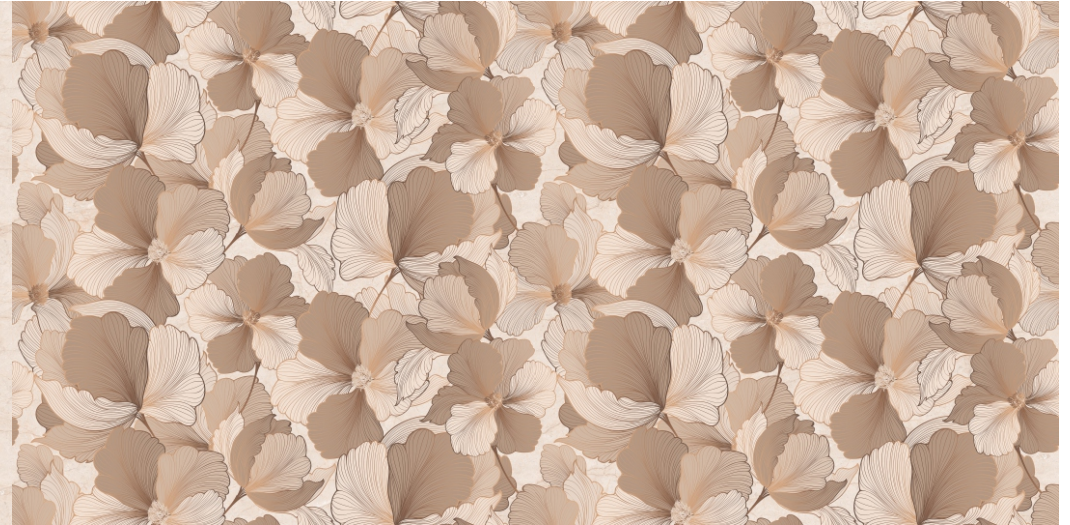

AWETIC

AWETIC

Awetic Crema

Faces in 60x120cm : 6

Awetic Crema Decor

Faces in 60x120cm : 4

Awetic Crema Decor

Faces in 60x120cm : 4

Awetic Camel

Faces in 60x120cm : 6

AWETIC

Awetic Bianco

Faces in 60x120cm : 6

Awetic Bianco Decor

Faces in 60x120cm : 4

Awetic Nero Decor

Faces in 60x120cm : 4

Awetic Nero

Faces in 60x120cm : 6

AWETIC

SIZES (PORCELAIN)

60x120cm | 24"x48"

30x60cm | 12"x24"

30x30cm
12"x12"

2"x4" | 2"x8" | 2.5"x6"

PIANO KEYS

1"x3" | 1"x4" | 1"x6"

BASKET WEAVE

OCTAGON & DOT

AVAILABLE SIZES

60x120cm | 24"x48" (12"x24", 12"x12", 4"x12", 3"x12", 10" Hex, Mosaics)

AVAILABLE SURFACES