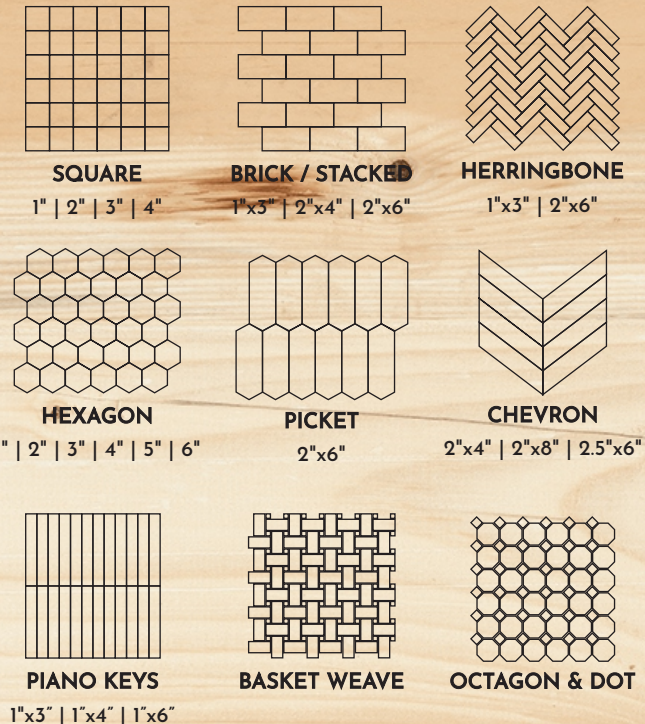

No. of faces in 60x120cm: 6

VINTAGE

Vintage Peanut

No. of faces in 60x120cm: 6

VINTAGE

SIZES (PORCELAIN)

MOSAICS

AVAILABLE SIZES

60x120cm | 24"x48" (12"x24", 12"x12", 4"x12", 3"x12", 10" Hex, Mosaics)
20x120cm | 8"x48"

AVAILABLE SURFACES

3D Carved

1 PLT
1 PLT

Size Sq mtr/Pallet

24"x48"	46.08
24"x24"	54.72
32"x32"	56.32
12"x24"	50.40

The number in the above table represent the MOQ in pallets (PLT) & Container (CNT) for each size & surface available in the collection respectively.

VINTAGE

SIZES (CERAMIC)

30x90cm | 12"x36"

30x60cm | 12"x24"

30x30cm
12"x12"

SIZES (SUBWAY)

10x30cm
4"x12"

7.5x30cm
3"x12"

7.5x30cm
3"x12"

AVAILABLE SIZES

30x90cm (12"x36"), 30x60cm (12"x24"), 30x30cm(12"x12")

10x30cm (4"x12"), 7.5x30cm (3"x12"), Picket 7.5x30 (3"x12")