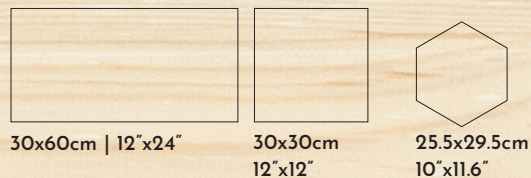

No. of faces in 60x120cm: 6

VINTAGE

Vintage Peanut

No. of faces in 60x120cm: 6

VINTAGE

SIZES (PORCELAIN)

MOSAICS

AVAILABLE SIZES

60x120cm | 24"x48" (12"x24", 12"x12", 4"x12", 3"x12", 10" Hex, Mosaics)
20x120cm | 8"x48"

AVAILABLE SURFACES

3D Carved

1 PLT
1 PLT

Size Sq mtr/Pallet

24"x48"	46.08
24"x24"	54.72
32"x32"	56.32
12"x24"	50.40

The number in the above table represent the MOQ in pallets (PLT) & Container (CNT) for each size & surface available in the collection respectively.

VINTAGE

SIZES (CERAMIC)

30x90cm | 12"x36"

30x60cm | 12"x24"

30x30cm
12"x12"

SIZES (SUBWAY)

10x30cm
4"x12"

7.5x30cm
3"x12"

7.5x30cm
3"x12"

AVAILABLE SIZES

30x90cm (12"x36"), 30x60cm (12"x24"), 30x30cm(12"x12")

10x30cm (4"x12"), 7.5x30cm (3"x12"), Picket 7.5x30 (3"x12")