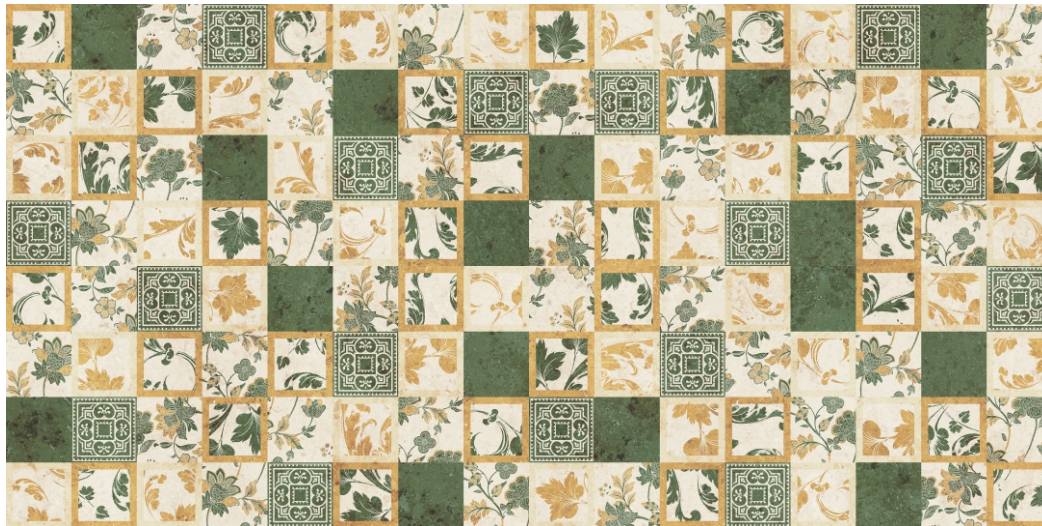

Zesty Stream

Faces in 60x120cm : 6

ZESTY

Zesty Sand

Faces in 60x120cm : 6

Zesty Bloom Decor

Faces in 60x120cm : 8

ZESTY

Zesty Verde

Faces in 60x120cm : 6

Zesty Bloom Decor

Faces in 60x120cm : 4

Zesty Bloom Decor

Faces in 60x120cm : 4

Zesty Spark

Faces in 60x120cm : 6

7.5x30cm
3"x12"

MOSAICS

SQUARE

1" | 2" | 3" | 4"

BRICK / STACKED

1"x3" | 2"x4" | 2"x6"

HERRINGBONE

1"x3" | 2"x6"

BASKET WEAVE

OCTAGON & DOT

AVAILABLE SIZES

AVAILABLE SURFACES

AVAILABLE SIZES	AVAILABLE SURFACES
	High Gloss
60x120cm 24"x48" (12"x24", 12"x12", 4"x12", 3"x12", 10" Hex, Mosaics)	1 PLT
Zesty Stream, Zesty Sand	Polished
60x120cm 24"x48" (12"x24", 12"x12", 4"x12", 3"x12", 10" Hex, Mosaics)	1 PLT