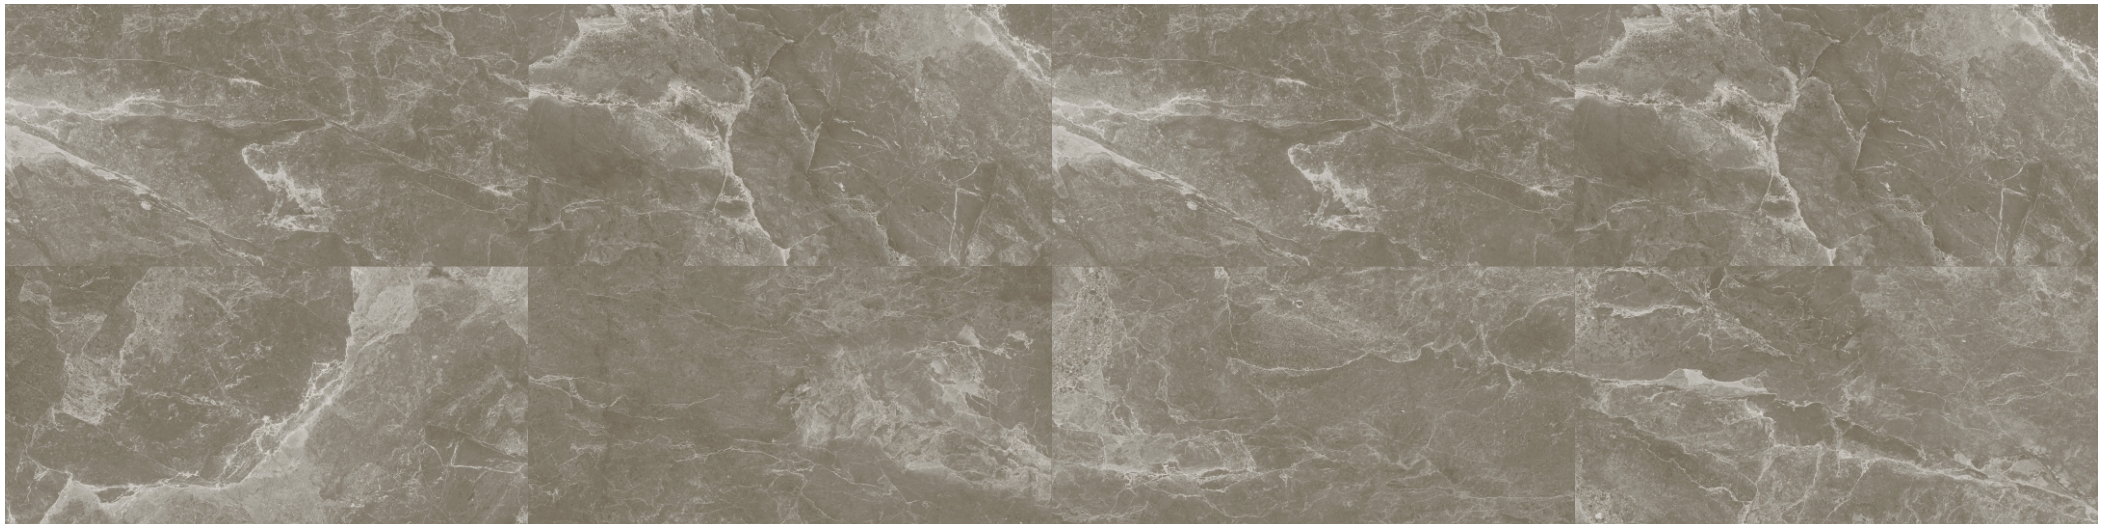

Linsey Forest

Faces in 60X120cm: 6