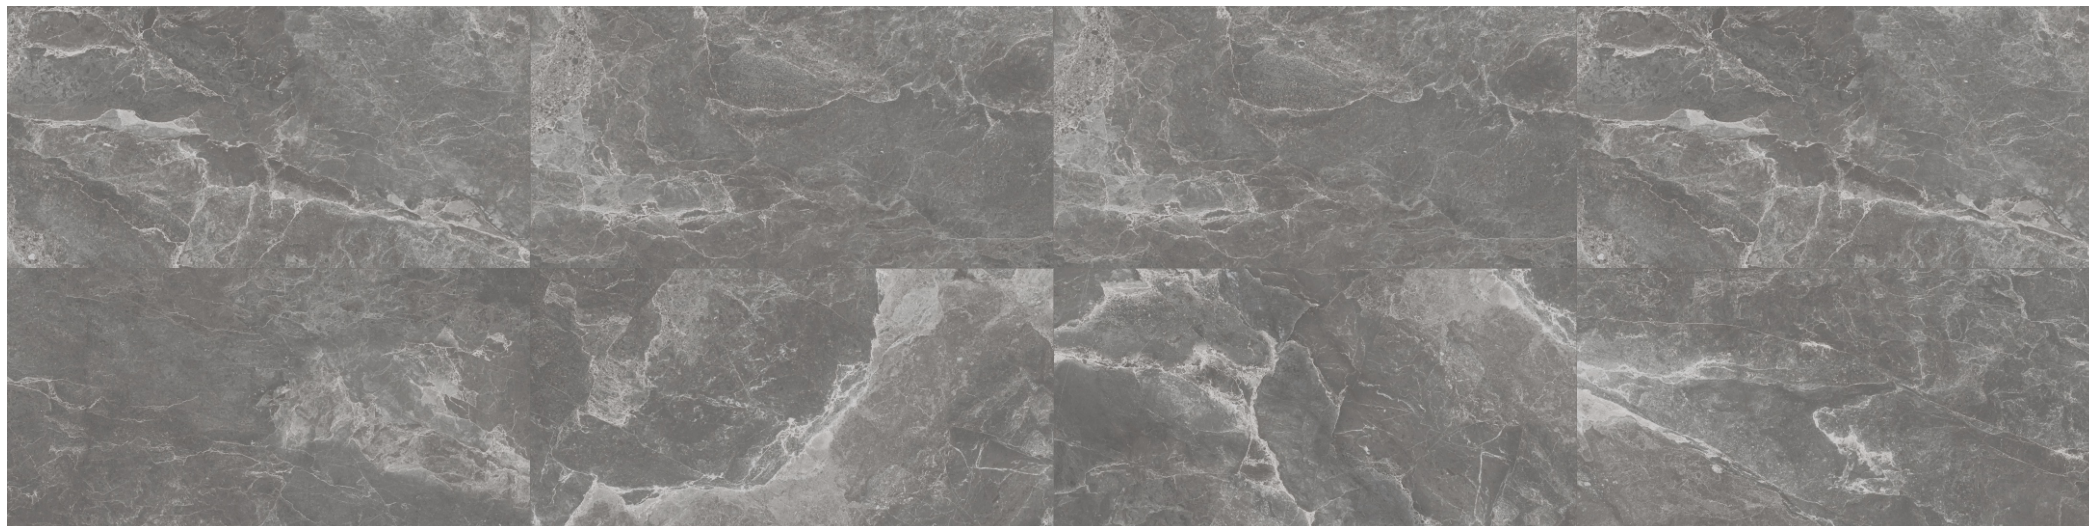

LINSEY
ROYAL+

Linsey Crema

LINSEY

Royal+

Linsey Bianco

Faces in 60X120cm: 6

Linsey Forest

Faces in 60X120cm: 6

LINSEY

Royal+

Linsey Grey

Faces in 60X120cm: 6

Linsey Grey Decor

Faces in 60X120cm: 6

LINSEY

Royal+

Linsey Spring

Faces in 60X120cm: 6

Linsey Spring Decor

Faces in 60X120cm: 6

LINSEY

Royal+

SIZES (PORCELAIN)

60x120cm | 24"x48"